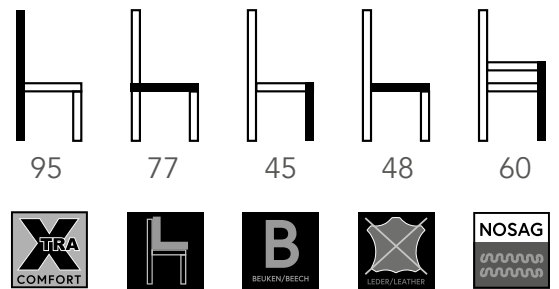

# CLOCKWORK SOFA

Technical information

## MATEN / MEASUREMENTS

Clockwork Sofa 140

## PACKING

<b>Package</b>	KARTON
<b>Nr. of pcs</b>	1
<b>Size of package</b>	H100xW145xD82 cm
<b>Weight package</b>	